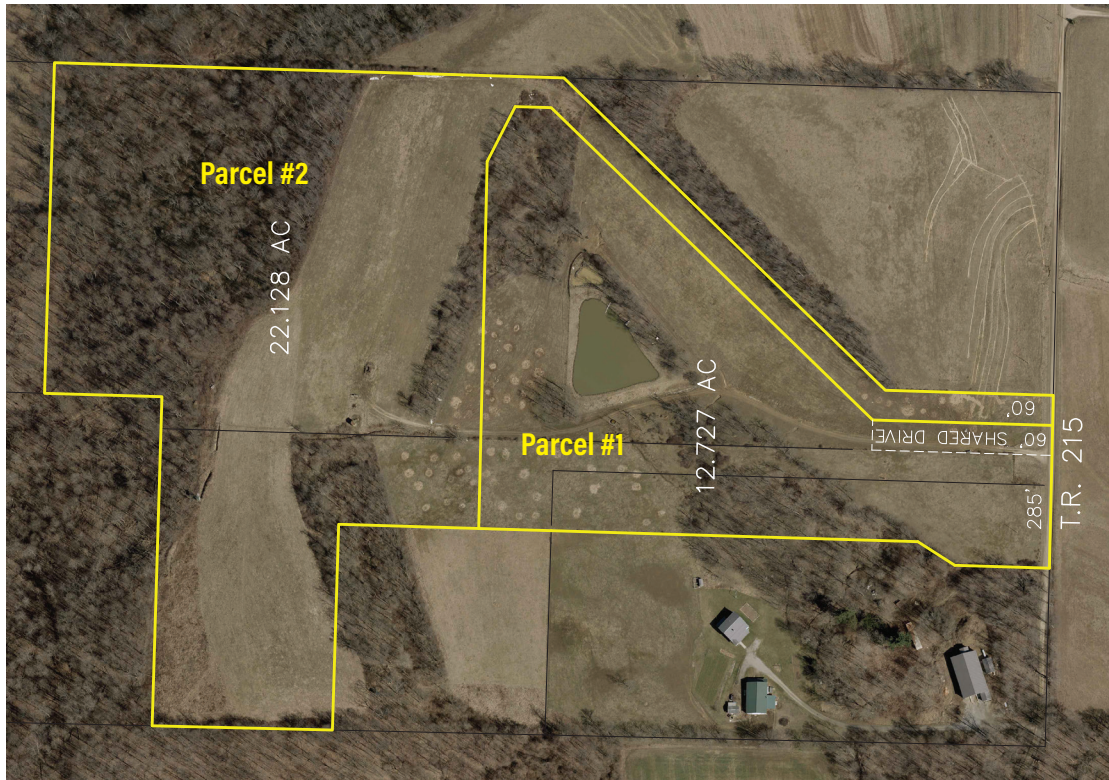

YODER REAL ESTATE AUCTION

Scan
for
more
information